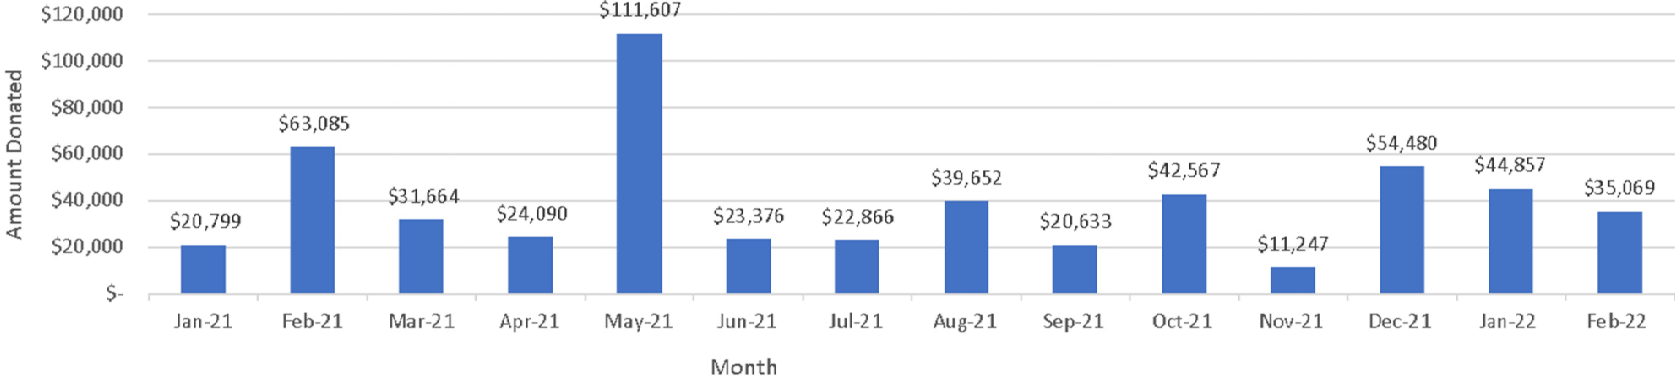

Our Roof Campaign Continues. Please Help!

Restricted Roof Campaign Donations by Month 2021/2

Total Restricted Donations for January 2021 - February 2022: \$545,991

Cumulative Total Roof Campaign Donations Through February, 2022

Total Cumulative Restricted Donations for January 2021 - February 2022: \$950,811