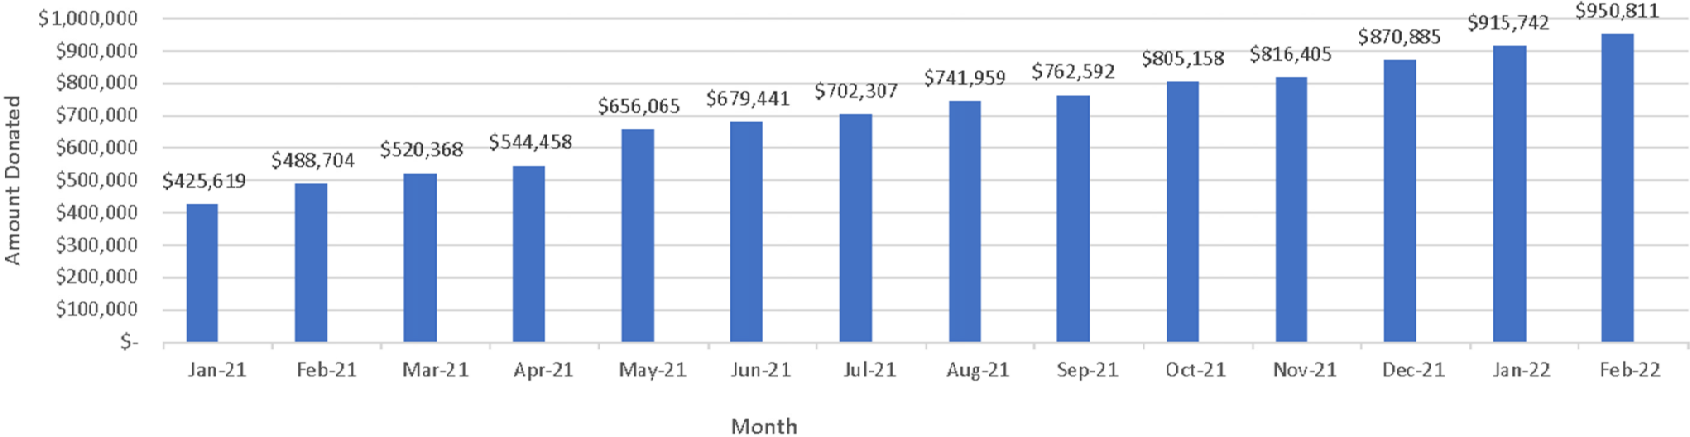

Our Roof Campaign Continues. Please Help!

Restricted Roof Campaign Donations by Month 2021/2

Total Restricted Donations for January 2021 - February 2022: \$545,991

Cumulative Total Roof Campaign Donations Through February, 2022

Total Cumulative Restricted Donations for January 2021 - February 2022: \$950,811